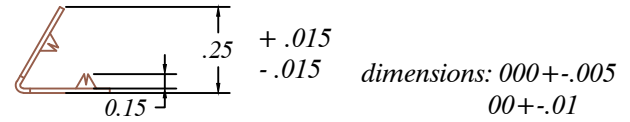

1" Web Style Dou Pronged Fastener  
Part no:05-01W

2" Web Style Dou Pronged Fastener  
Part no:05-02W